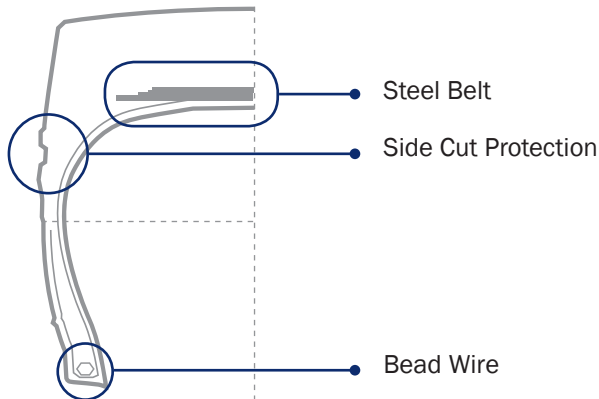

EMR 1050

LOADER SERVICE

Tire Size	Tread Pattern TRA	Rim Size (Permitted)	Tread Depth (32/nds)	Service Description LI/SS Loader	Tire Load Capacity (lbs) at 6 (mph)	Tire Pressure (PSI)
20.5 R 25	L5	17.00/2.0-25 (17.00/1.7-25)	107	** 193 A2	25,353	83
23.5 R 25	L5	19.50/2.5-25	113	** 201 A2	31,973	83
26.5 R 25	L5	22.00/3.0-25	122	** 209 A2	40,785	83
29.5 R 25	L5	25.00/3.5-25	138	** 216 A2	49,383	83

*/** - Index of tire strength

Main Benefits

- High resistance to external aggression
- Excellent tire life due to deep tread
- Designed for very hard conditions
- Sidewall rubber ring guard

New sidewall protection

Yokohama TWS North America, Inc.
107 Audubon Road - Building 2 - Suite 205
Wakefield, MA 01880
800-948-8473
info.tws@yokohama-tws.com
www.trelleborg-tires.com/en-us

Follow us